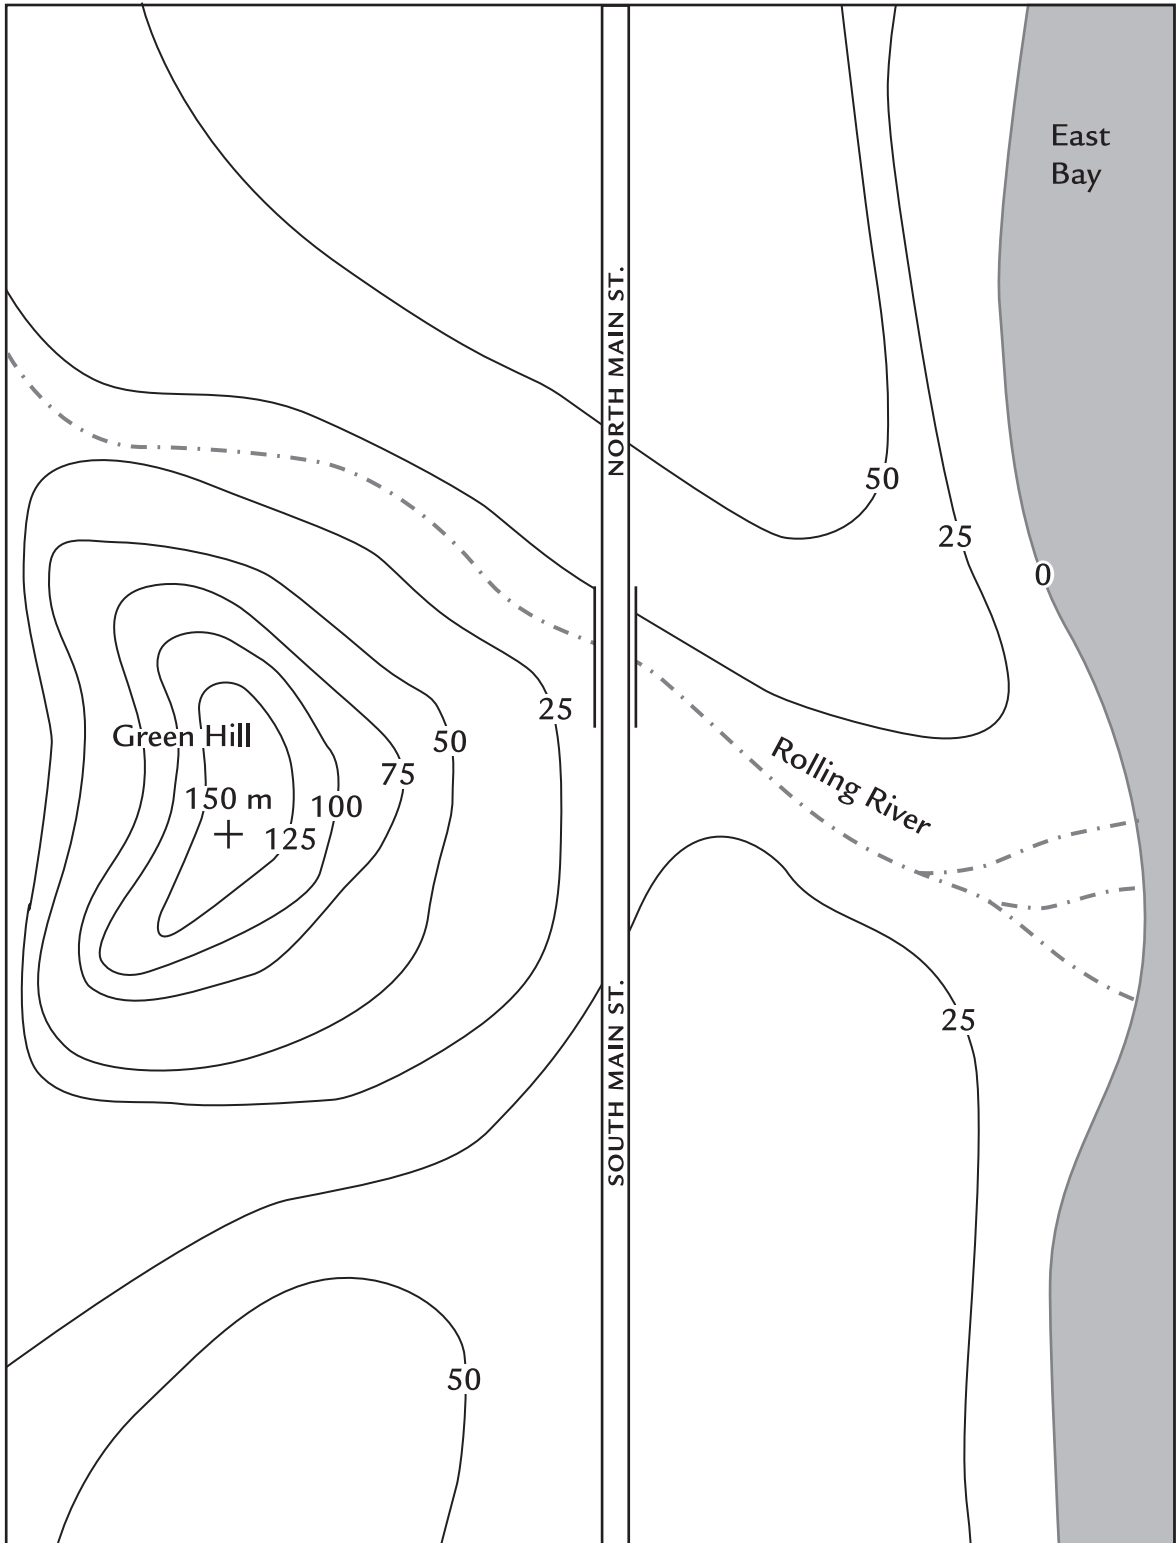

Topographical Map of Boomtown Today

KEY	Scale	↑ N ↓	Contour interval 25 m
	0 ——— 200 Meters		